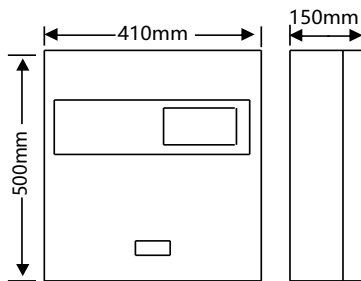

| 壳架型号 | A | B | C | D | E | F |
|-------------|-----|-----|-----|-----|-----|-----|
| SYXL-S.63A | 425 | 265 | 145 | 205 | 205 | 400 |
| SYXL-S.125A | 425 | 265 | 145 | 205 | 205 | 400 |
| SYXL-S.250A | 525 | 360 | 190 | 282 | 282 | 507 |

限流式保护器监控主机

产品型号: SYXL-BG256

Product model: SYXL-BG256

产品功能: 被监控数据实时显示,准确显示各故障点位置,可远程对故障点发送指令,如复位,脱扣,自检等。还有保存,查询,故障打印等功能。

Product function: real time display of monitored data, accurate display of all faults, The position of the obstacle point can send instructions to the fault point remotely, Such as reset, trip, self check, etc. And preservation, Query, fault printing and other functions.