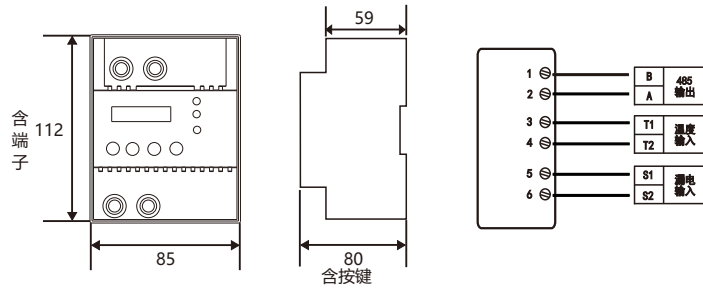

单相限流式保护器 - 20A

产品型号: SYXL-D.20A
Product model: SYXL-D.20A

功能: 单相最大电流20A,具有短路保护, 过欠压保护,过载保护, 表内超温保护及一路RS485通讯, 数据可发送至后台监控或第三方监控软件及平台

Function: It has short-circuit protection, overvoltage protection, overload protection, over temperature protection in the meter and one-way RS485 communication. The data can be sent to the background monitoring or the third-party monitoring software and platform

单相限流式保护器 - 40A / 63A

产品型号: SYXL-D.40A / SYXL-D.63A
Product model: SYXL-D.40A / SYXL-D.63A

功能: 单相最大电流63A,具有短路保护, 过欠压保护,过载保护, 表内超温保护及一路RS485通讯, 数据可发送至后台监控或第三方监控软件及平台

Function: It has short-circuit protection, overvoltage protection, overload protection, over temperature protection in the meter and one-way RS485 communication. The data can be sent to the background monitoring or the third-party monitoring software and platform

三相限流式保护器-63A/125A/250A

产品型号: SYXL-S.63A / SYXL-S.125A / SYXL-S.250A

Product model: SYXL-S.63A / SYXL-S.125A / SYXL-S.250A

功能: 三相最大电流250A,具有短路保护,过欠压保护,过载保护,表内超温保护及一路RS485通讯,数据可发送至后台监控或第三方监控软件及平台
Function: three-phase maximum current 250A, with short circuit protection, overvoltage/undervoltage protection, overload protection, in meter overtemperature protection and one RS485 communication. Data can be sent to the background monitoring or third-party monitoring software and platform

限流式保护器监控主机

产品型号: SYXL-BG256

Product model: SYXL-BG256

产品功能: 被监控数据实时显示,准确显示各故障点位置,可远程对故障点发送指令,如复位,脱扣,自检等。还有保存,查询,故障打印等功能。

Product function: real time display of monitored data, accurate display of all faults, The position of the obstacle point can send instructions to the fault point remotely, Such as reset, trip, self check, etc. And preservation, Query, fault printing and other functions.