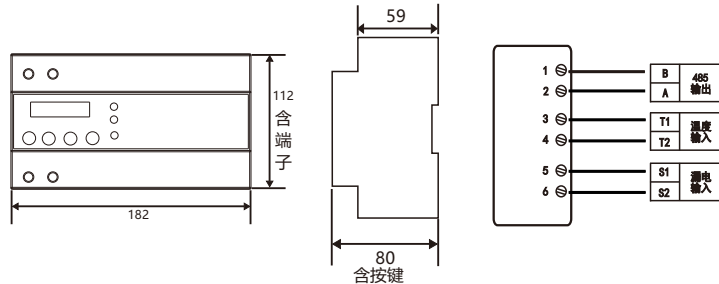

单相限流式保护器 - 20A

产品型号: SYXL-D.20A
Product model: SYXL-D.20A

功能: 单相最大电流20A,具有短路保护, 过欠压保护,过载保护, 表内超温保护及一路RS485通讯, 数据可发送至后台监控或第三方监控软件及平台

Function: It has short-circuit protection, overvoltage protection, overload protection, over temperature protection in the meter and one-way RS485 communication. The data can be sent to the background monitoring or the third-party monitoring software and platform

单相限流式保护器 - 40A / 63A

产品型号: SYXL-D.40A / SYXL-D.63A
Product model: SYXL-D.40A / SYXL-D.63A

功能: 单相最大电流63A,具有短路保护, 过欠压保护,过载保护, 表内超温保护及一路RS485通讯, 数据可发送至后台监控或第三方监控软件及平台

Function: It has short-circuit protection, overvoltage protection, overload protection, over temperature protection in the meter and one-way RS485 communication. The data can be sent to the background monitoring or the third-party monitoring software and platform

三相限流式保护器-63A/125A/250A

产品型号: SYXL-S.63A / SYXL-S.125A / SYXL-S.250A

Product model: SYXL-S.63A / SYXL-S.125A / SYXL-S.250A

功能: 三相最大电流250A,具有短路保护,过欠压保护,过载保护,表内超温保护及一路RS485通讯,数据可发送至后台监控或第三方监控软件及平台
Function: three-phase maximum current 250A, with short circuit protection, overvoltage/undervoltage protection, overload protection, in meter overtemperature protection and one RS485 communication. Data can be sent to the background monitoring or third-party monitoring software and platform

限流式保护器监控主机

产品型号: SYXL-BG256

Product model: SYXL-BG256

产品功能: 被监控数据实时显示,准确显示各故障点位置,可远程对故障点发送指令,如复位,脱扣,自检等。还有保存,查询,故障打印等功能。

Product function: real time display of monitored data, accurate display of all faults, The position of the obstacle point can send instructions to the fault point remotely, Such as reset, trip, self check, etc. And preservation, Query, fault printing and other functions.